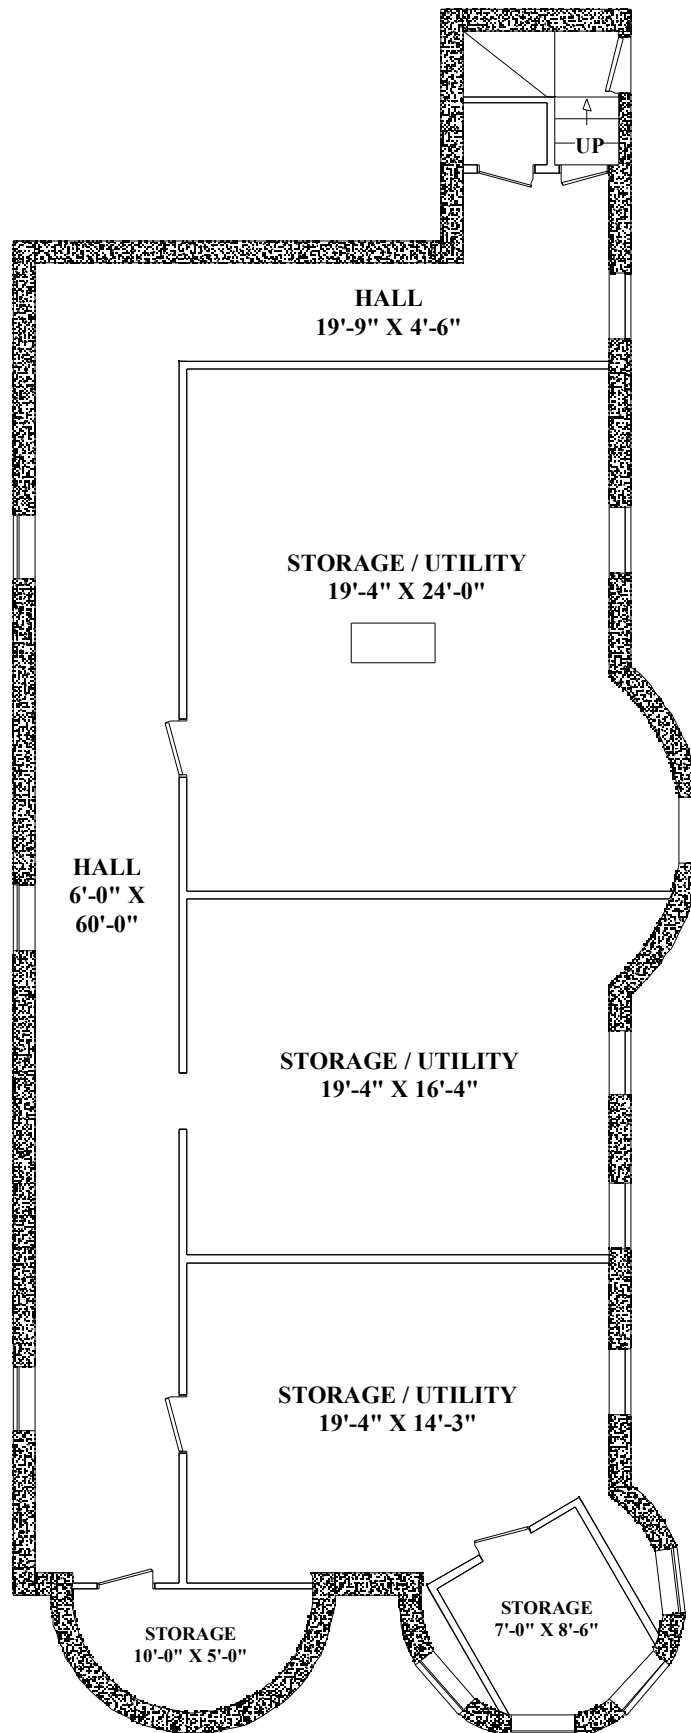

Lower Level

These plans are for marketing purposes only and to provide general information about 95 Trowbridge St. Cambridge, MA. Floor Plans and dimensions are approximate. Prepared for Max Dublin of Gibson Sotheby's International Realty in Cambridge, MA. Plans created by Dimensions New England. (401) 651-8447