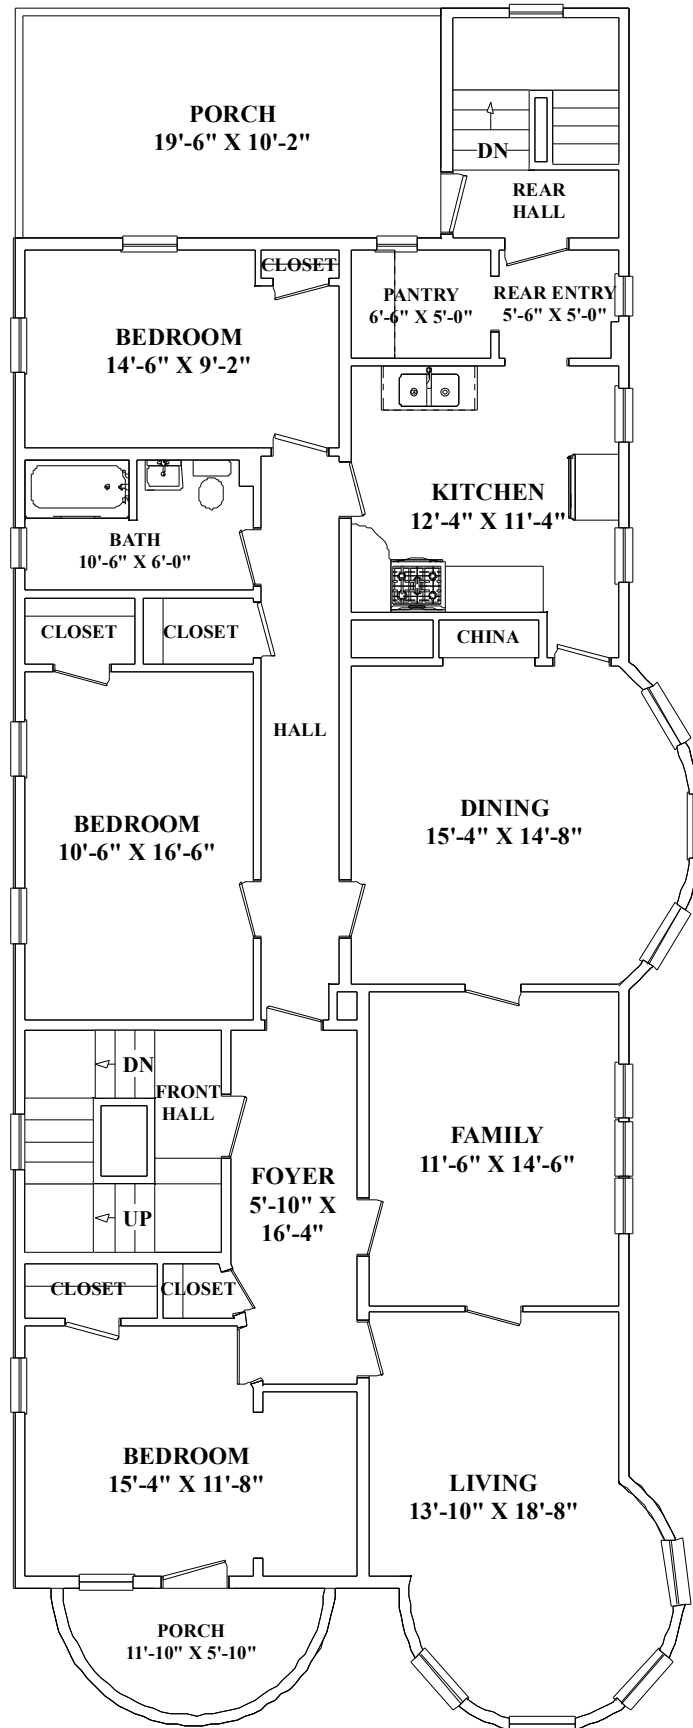

## First Floor

These plans are for marketing purposes only and to provide general information about 95 Trowbridge St. Cambridge, MA. Floor Plans and dimensions are approximate. Prepared for Max Dublin of Gibson Sotheby's International Realty in Cambridge, MA. Plans created by Dimensions New England. (401) 651-8447

## Second Floor

These plans are for marketing purposes only and to provide general information about 95 Trowbridge St. Cambridge, MA. Floor Plans and dimensions are approximate. Prepared for Max Dublin of Gibson Sotheby's International Realty in Cambridge, MA. Plans created by Dimensions New England. (401) 651-8447