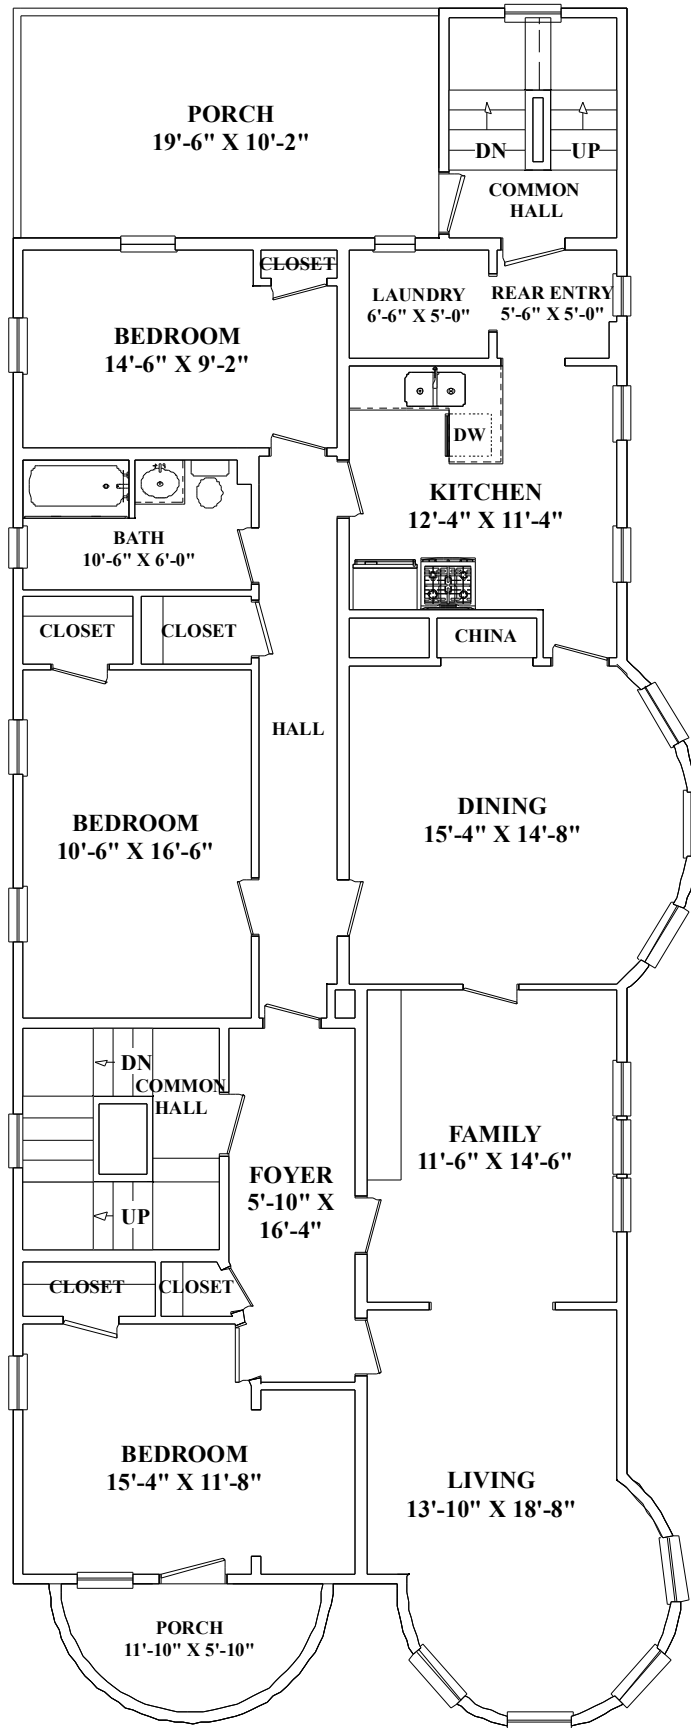

## First Floor

These plans are for marketing purposes only and to provide general information about 95 Trowbridge St. Cambridge, MA. Floor Plans and dimensions are approximate. Prepared for Max Dublin of Gibson Sotheby's International Realty in Cambridge, MA. Plans created by Dimensions New England. (401) 651-8447

## Second Floor

These plans are for marketing purposes only and to provide general information about 95 Trowbridge St. Cambridge, MA. Floor Plans and dimensions are approximate. Prepared for Max Dublin of Gibson Sotheby's International Realty in Cambridge, MA. Plans created by Dimensions New England. (401) 651-8447