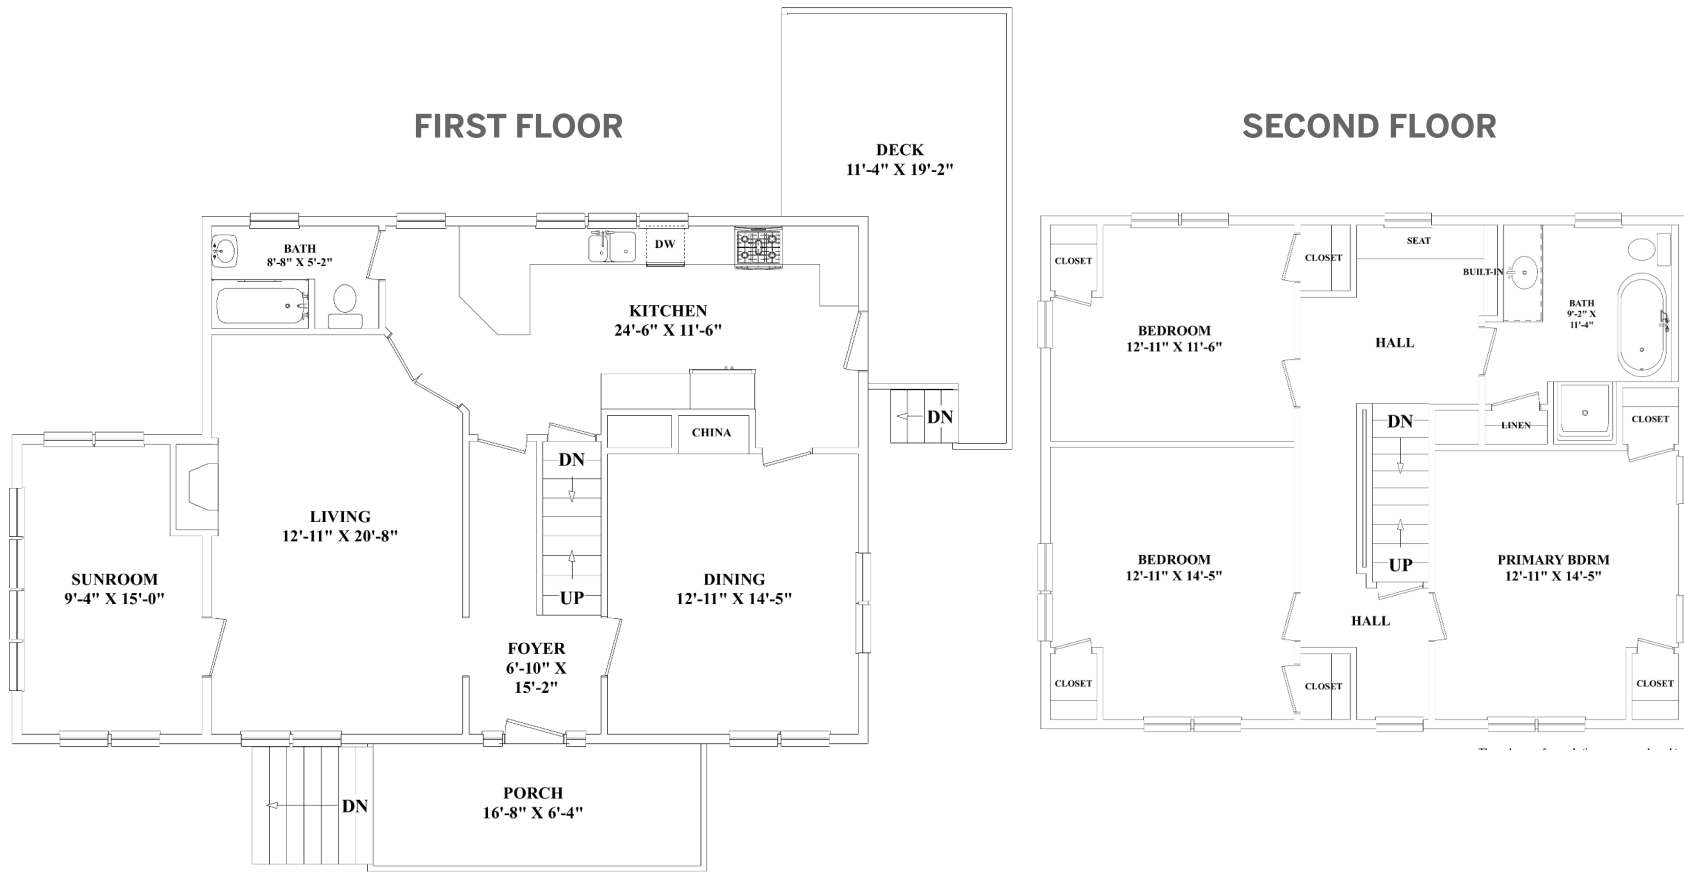

9 Gloucester Street

Max Dublin Team

Gibson
Sotheby's
INTERNATIONAL REALTY